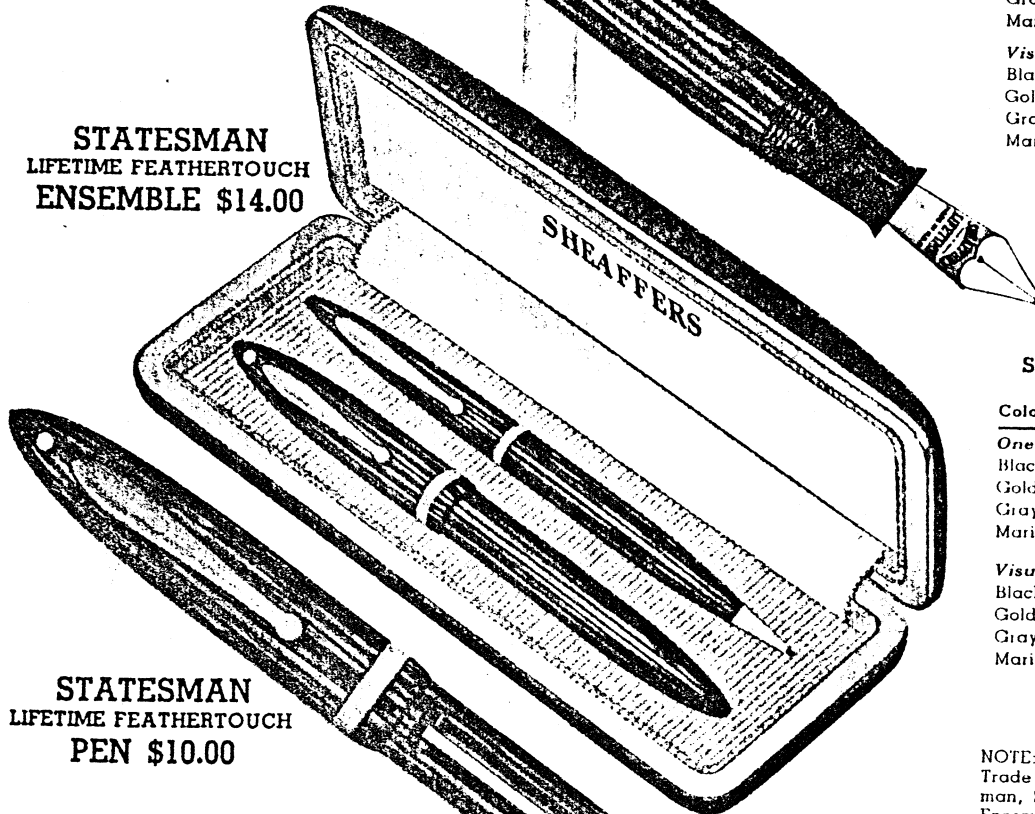

**STATESMAN
LIFETIME FEATHERTOUCH
PEN $10.00**

STATESMAN LIFETIME FEATHERTOUCH

Color	List $14.00	List $10.00	List $4.00
	Ensemble Code	Pen Code	Pencil Code
<i>One-Stroke Vacuum</i>			
Black	WUMYB	WADAB	BALCO
Golden Brown	KALAS	KABRI	KADUB
Gray Pearl	RICKI	REGER	RISLA
Marine Green	EKIGD	EBOVH	EFECF
<i>Visulated—(Lever Style)</i>			
Black	LABEB	BALDO	BALCO
Golden Brown	KAMYR	KABES	KADUB
Gray Pearl	RIGZY	REVCU	RISLA
Marine Green	EHULW	EBIWG	EFECF

NOTE: It will be permissible under Sheaffer's Fair Trade listing for the dealer to offer Premier, Statesman, Sovereign, Lady Sheaffer, Admiral and Milady Ensembles to "personal use" customers over the counter at a one dollar saving where no gift packing of any sort is included. Sheaffer will replace sets so sold to the dealer at a one dollar list saving with the understanding they will be placed in the gift packing retained by the dealer from such sales.